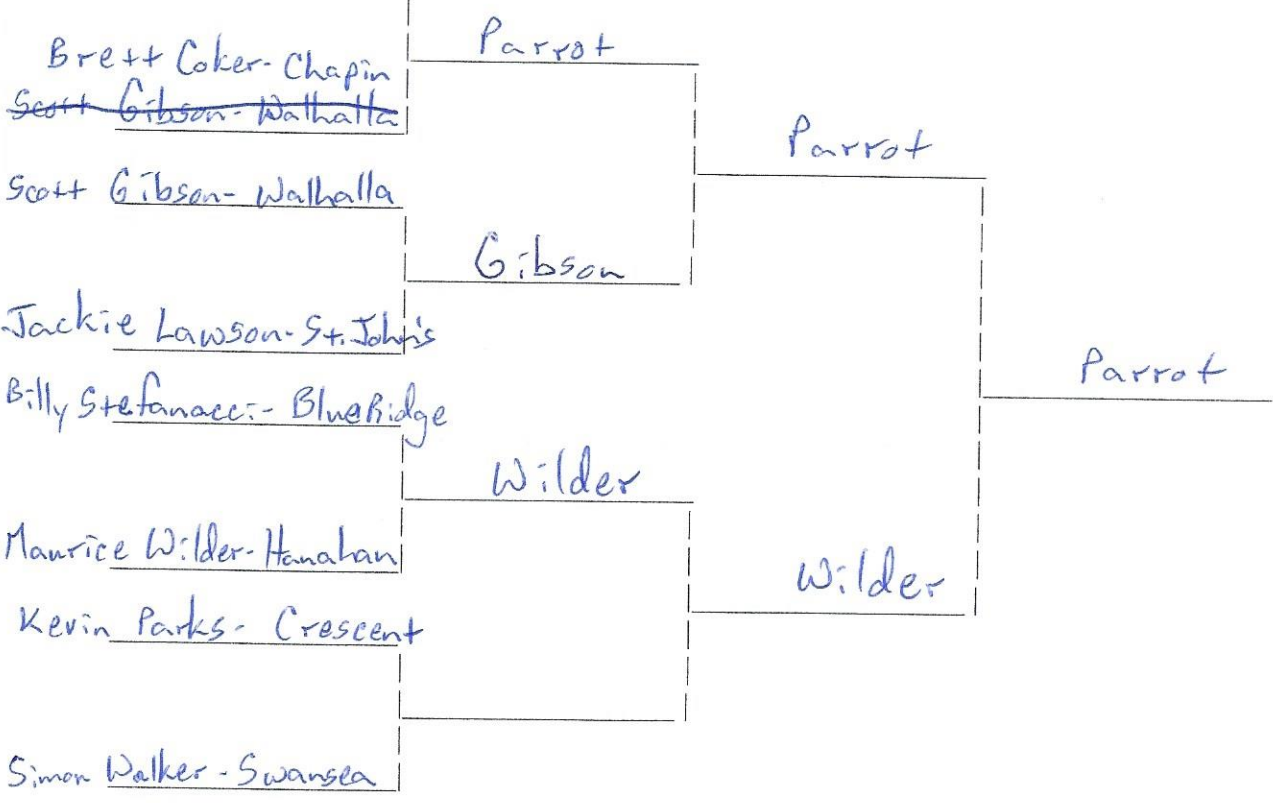

John Parrot - Christ Church

Coker
Lawson
~~Stefanacci~~

Gibson

Walker